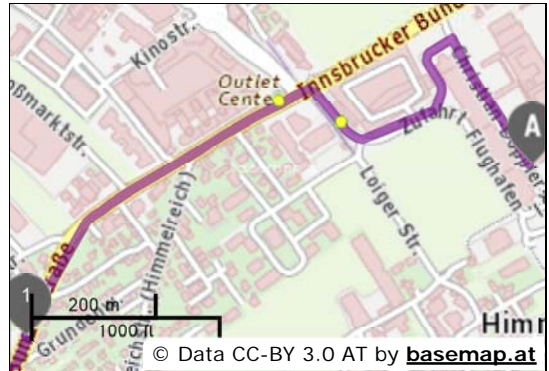

Details der Fahrt

Spätere Fahrten